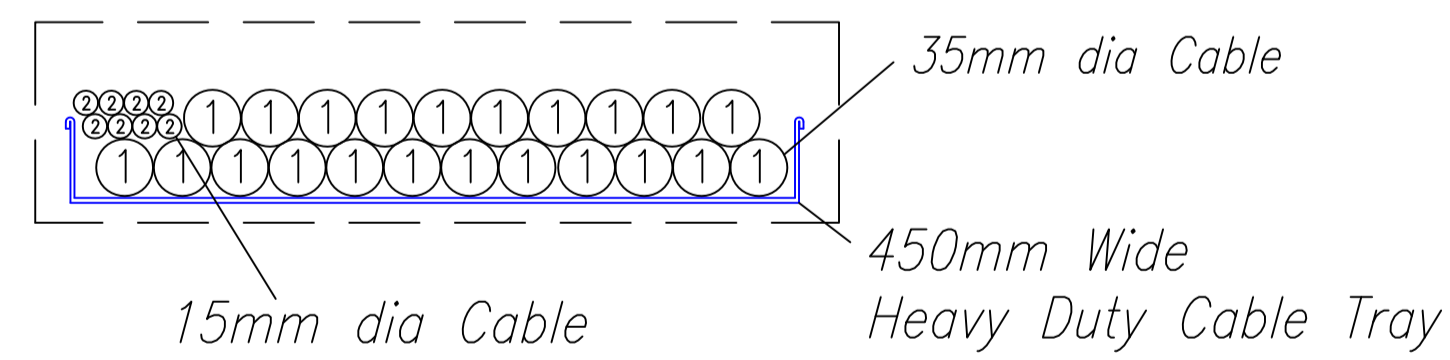

POWER CABLES TRAY

ENVELOPE OF 500mm x 100mm

CONTROL CABLES TRAY

ENVELOPE OF 500mm x 100mm

Cable Types

- MAGNET POWER CABLES :-  
 1 Flexible Rubber [H07RN-F] - Singles @35mmOD  
 2 PVC [H07-U] - Single @15mmOD
- INSTRUMENTATION CABLES :-  
 3 CY Screened Cable - 40Cx0.5mm<sup>2</sup>, 20mmOD  
 4 Cable - 25Cx16/0.2mm<sup>2</sup> 15mmOD  
 5 DIN IEC757 Cable - 20Cx16/0.2mm<sup>2</sup> 10mmOD  
 6 DIN IEC757 Cable - 12Cx16/0.2mm<sup>2</sup>, 8mmOD  
 7 DIN IEC757 Cable - 4Cx16/0.2mm<sup>2</sup>, 5mmOD