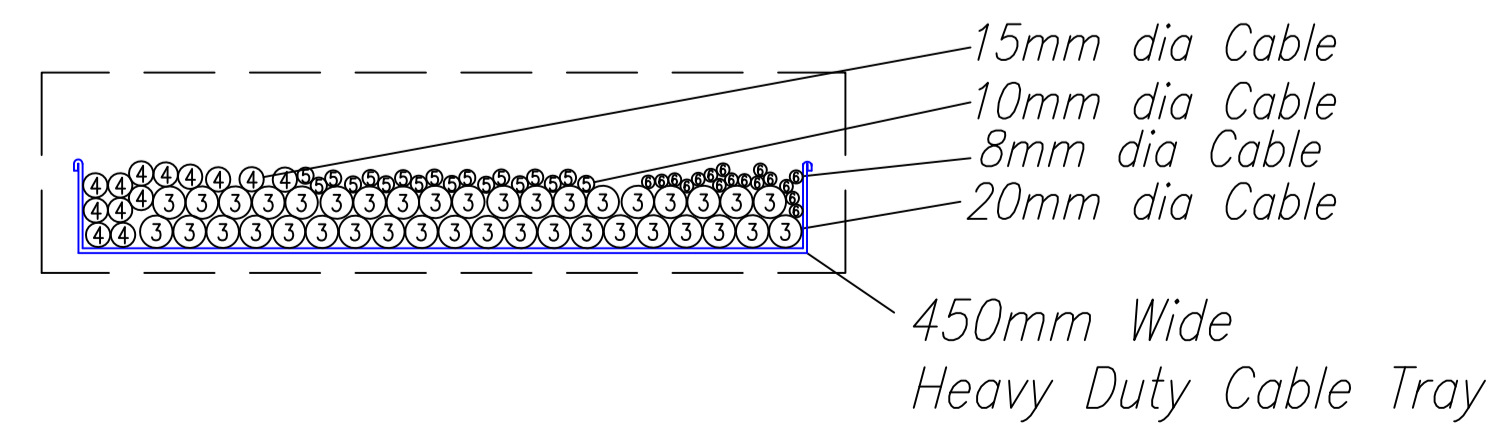

POWER CABLES TRAY

ENVELOPE OF 500mm x 100mm

CONTROL CABLES TRAY

ENVELOPE OF 500mm x 100mm

Cable Types

- MAGNET POWER CABLES :-  
 1 Flexible Rubber [H07RN-F] - Singles @35mmOD  
 2 PVC [H07-U] - Single @15mmOD
- INSTRUMENTATION CABLES :-  
 3 CY Screened Cable - 40Cx0.5mm<sup>2</sup>, 20mmOD  
 4 Cable - 25Cx16/0.2mm<sup>2</sup> 15mmOD  
 5 DIN IEC757 Cable - 20Cx16/0.2mm<sup>2</sup> 10mmOD  
 6 DIN IEC757 Cable - 12Cx16/0.2mm<sup>2</sup>, 8mmOD  
 7 DIN IEC757 Cable - 4Cx16/0.2mm<sup>2</sup>, 5mmOD